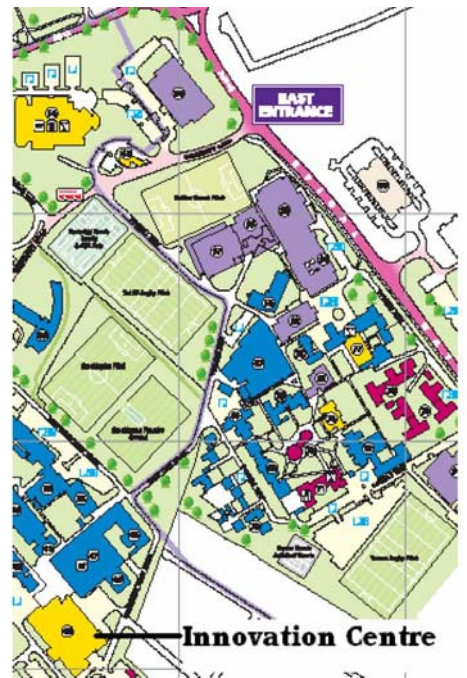

# Directions for Loughborough Innovation Centre

Loughborough Innovation Centre, Epinal Way, Loughborough,  
LE11 3EH, United Kingdom  
Tel + 44 (0)1509 228890 Fax: + 44 (0)1509 228892

## Location

Loughborough lies at the heart of the UK motorway system, 1 mile from Junction 23 on the M1 and only 8 miles from Nottingham East Midlands Airport, giving ready access to most parts of the UK and Europe via daily scheduled flights. An excellent rail service means that London is about one-and-a-half hours away by train.

Security barriers are in operation at each entrance to the campus. Visitors are asked to report to one of the gatehouses where staff will issue a pass and direct you to your destination.

- By Road:** From M1 (Junction 23) or the A6, follow the signs to the University East Entrance A6004 Epinal Way
- By Air:** 8 miles from Nottingham East Midlands Airport and convenient for Birmingham Airport (M42).  
[www.eastmidlandsairport.com](http://www.eastmidlandsairport.com) [www.bhx.co.uk](http://www.bhx.co.uk)
- By Rail:** 90 minutes from London St Pancras. Approximately 10 minutes by taxi from Loughborough train station.  
[www.midlandmainline.com](http://www.midlandmainline.com)
- By Taxi:** ADT – 01509 26 00 00 / 01509 23 55 88
- Directions:** Follow signs to Loughborough University East Entrance. At the Gatehouse ask for the Innovation Centre *building 45*. Follow University Road and turn left at the roundabout onto Towers Way, which runs into East Link Road, turn left onto Margaret Keyay Road and the Innovation Centre is located on your right on the bend. Please use the car parking around the Centre.

- Mezzanine Level - provides various seating configurations for up to 120 delegates
- Board Room - provides seating for up to 20 delegates