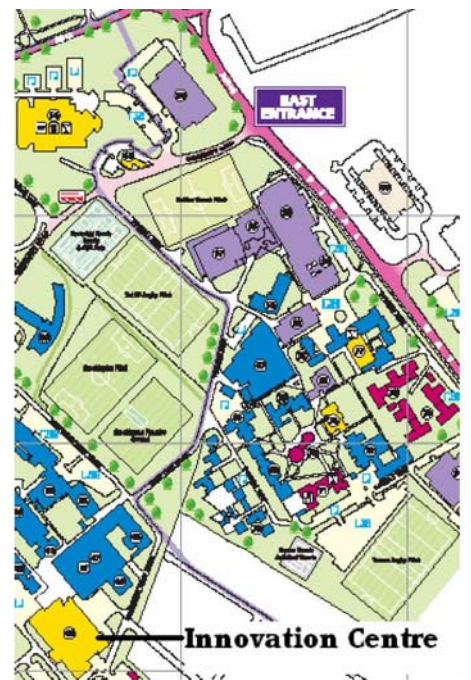

# Directions for Loughborough Innovation Centre

Loughborough Innovation Centre, Epinal Way, Loughborough,  
LE11 3EH, United Kingdom  
Tel + 44 (0)1509 228890 Fax: + 44 (0)1509 228892

## Location

Loughborough lies at the heart of the UK motorway system, 1 mile from Junction 23 on the M1 and only 8 miles from Nottingham East Midlands Airport, giving ready access to most parts of the UK and Europe via daily scheduled flights. An excellent rail service means that London is about one-and-a-half hours away by train.

Security barriers are in operation at each entrance to the campus. Visitors are asked to report to one of the gatehouses where staff will issue a pass and direct you to your destination.

- By Road:** From M1 (Junction 23) or the A6, follow the signs to the University East Entrance A6004 Epinal Way
- By Air:** 8 miles from Nottingham East Midlands Airport and convenient for Birmingham Airport (M42).  
[www.eastmidlandsairport.com](http://www.eastmidlandsairport.com) [www.bhx.co.uk](http://www.bhx.co.uk)
- By Rail:** 90 minutes from London St Pancras. Approximately 10 minutes by taxi from Loughborough train station.  
[www.midlandmainline.com](http://www.midlandmainline.com)
- By Taxi:** ADT – 01509 26 00 00 / 01509 23 55 88
- Directions:** Follow signs to Loughborough University East Entrance. At the Gatehouse ask for the Innovation Centre *building 45*. Follow University Road and turn left at the roundabout onto Towers Way, which runs into East Link Road, turn left onto Margaret Keyay Road and the Innovation Centre is located on your right on the bend. Please use the car parking around the Centre.

- Mezzanine Level - provides various seating configurations for up to 120 delegates
- Board Room - provides seating for up to 20 delegates